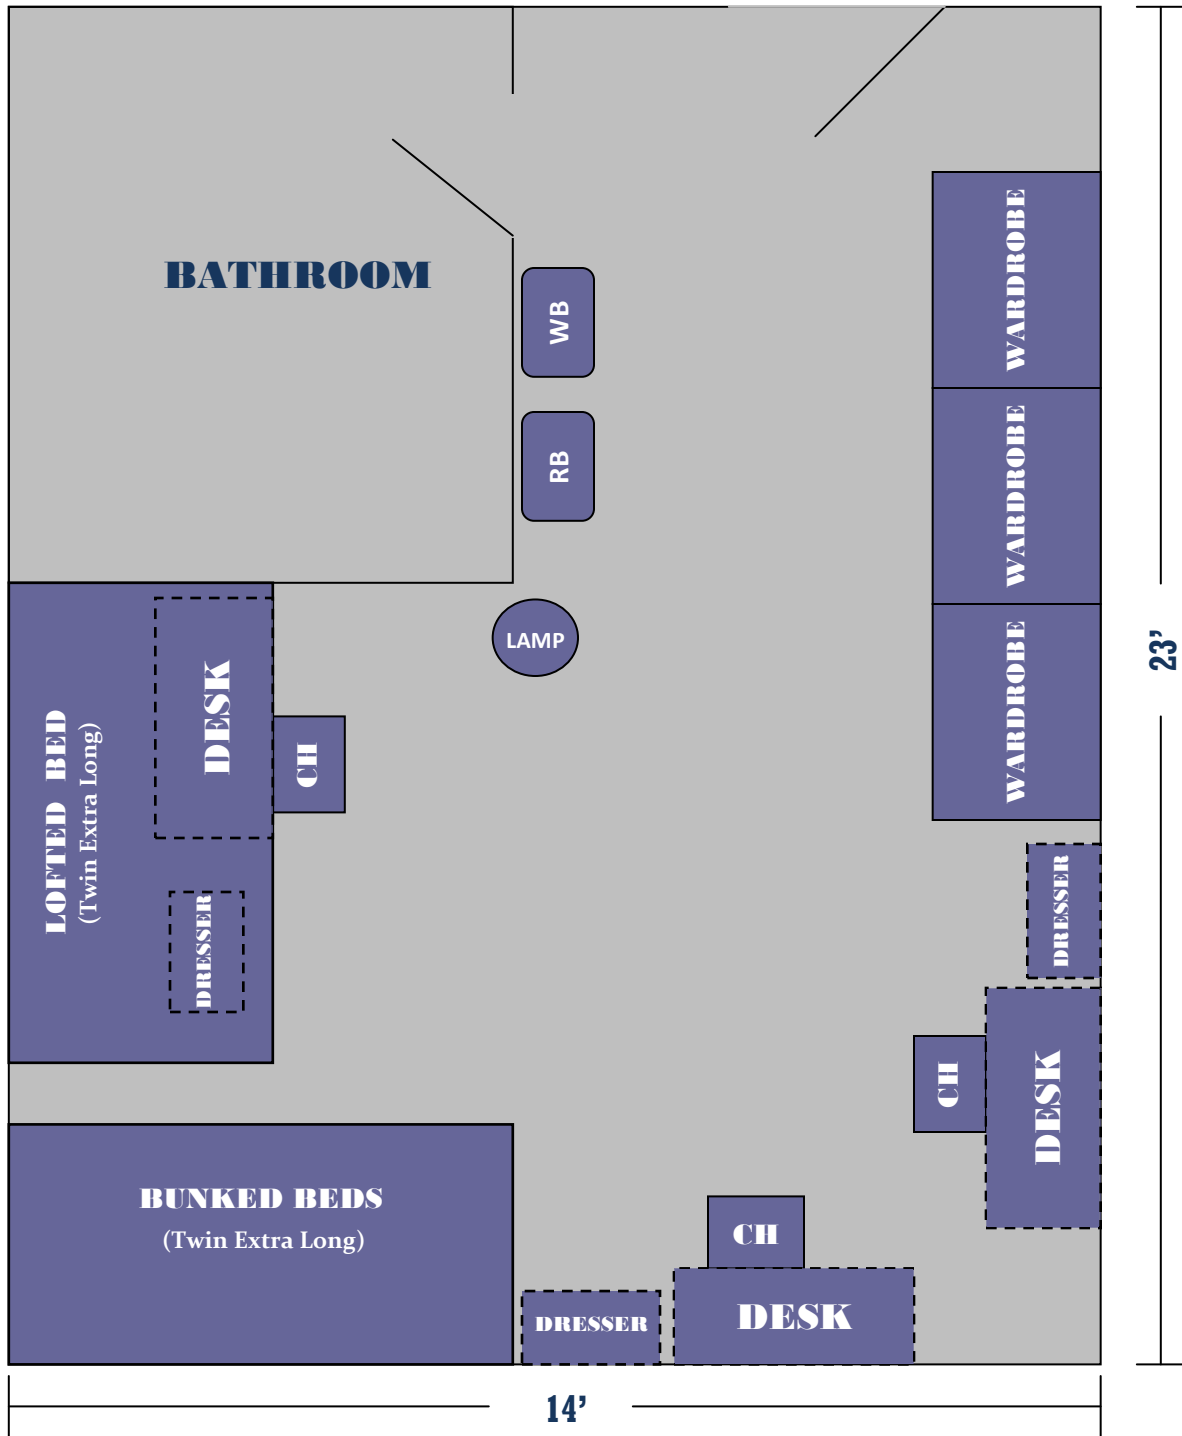

LENAPE COMPLEX

Corridor w/Bathroom

CH = Chair
RB = Recycling Bin

WB = Waste Basket