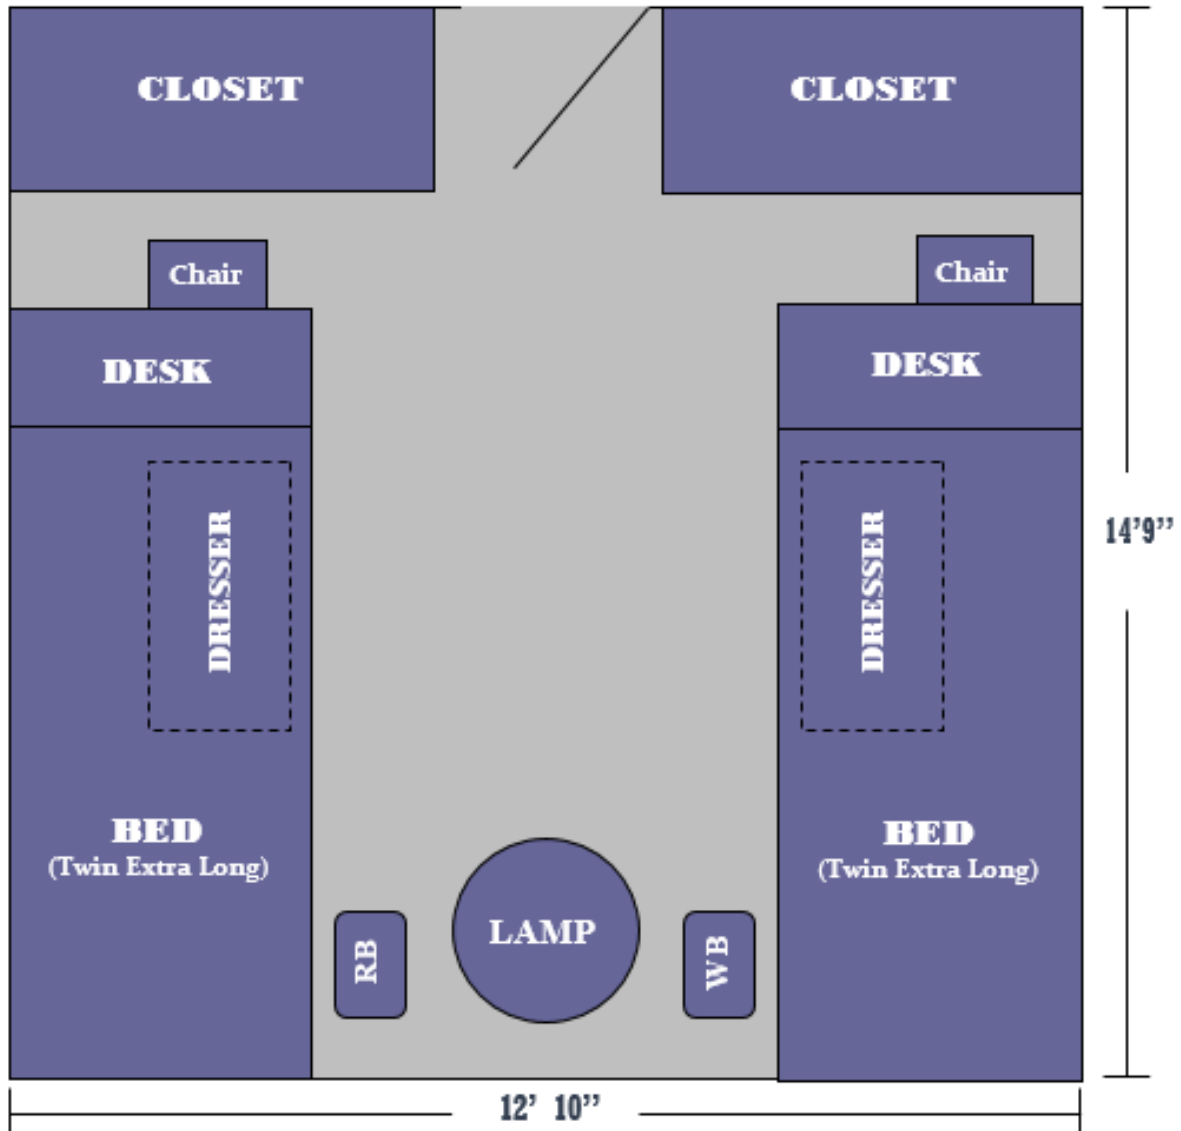

PARKER COMPLEX CORRIDOR STYLE

Bliss, Bouton, Capen, College, Gage, Scudder and Shango Halls

Window Size:

Bliss	87(W) x 58(L)
Bouton	92(W) x 56(L)
Capen	87(W) x 58(L)
Gage	87(W) x 58(L)
Shango	44(W) x 47(L)
Scudder	87(W) x 58(L)

CH = Chair
DR = Dresser

Closet Door:

49"W x 88"L