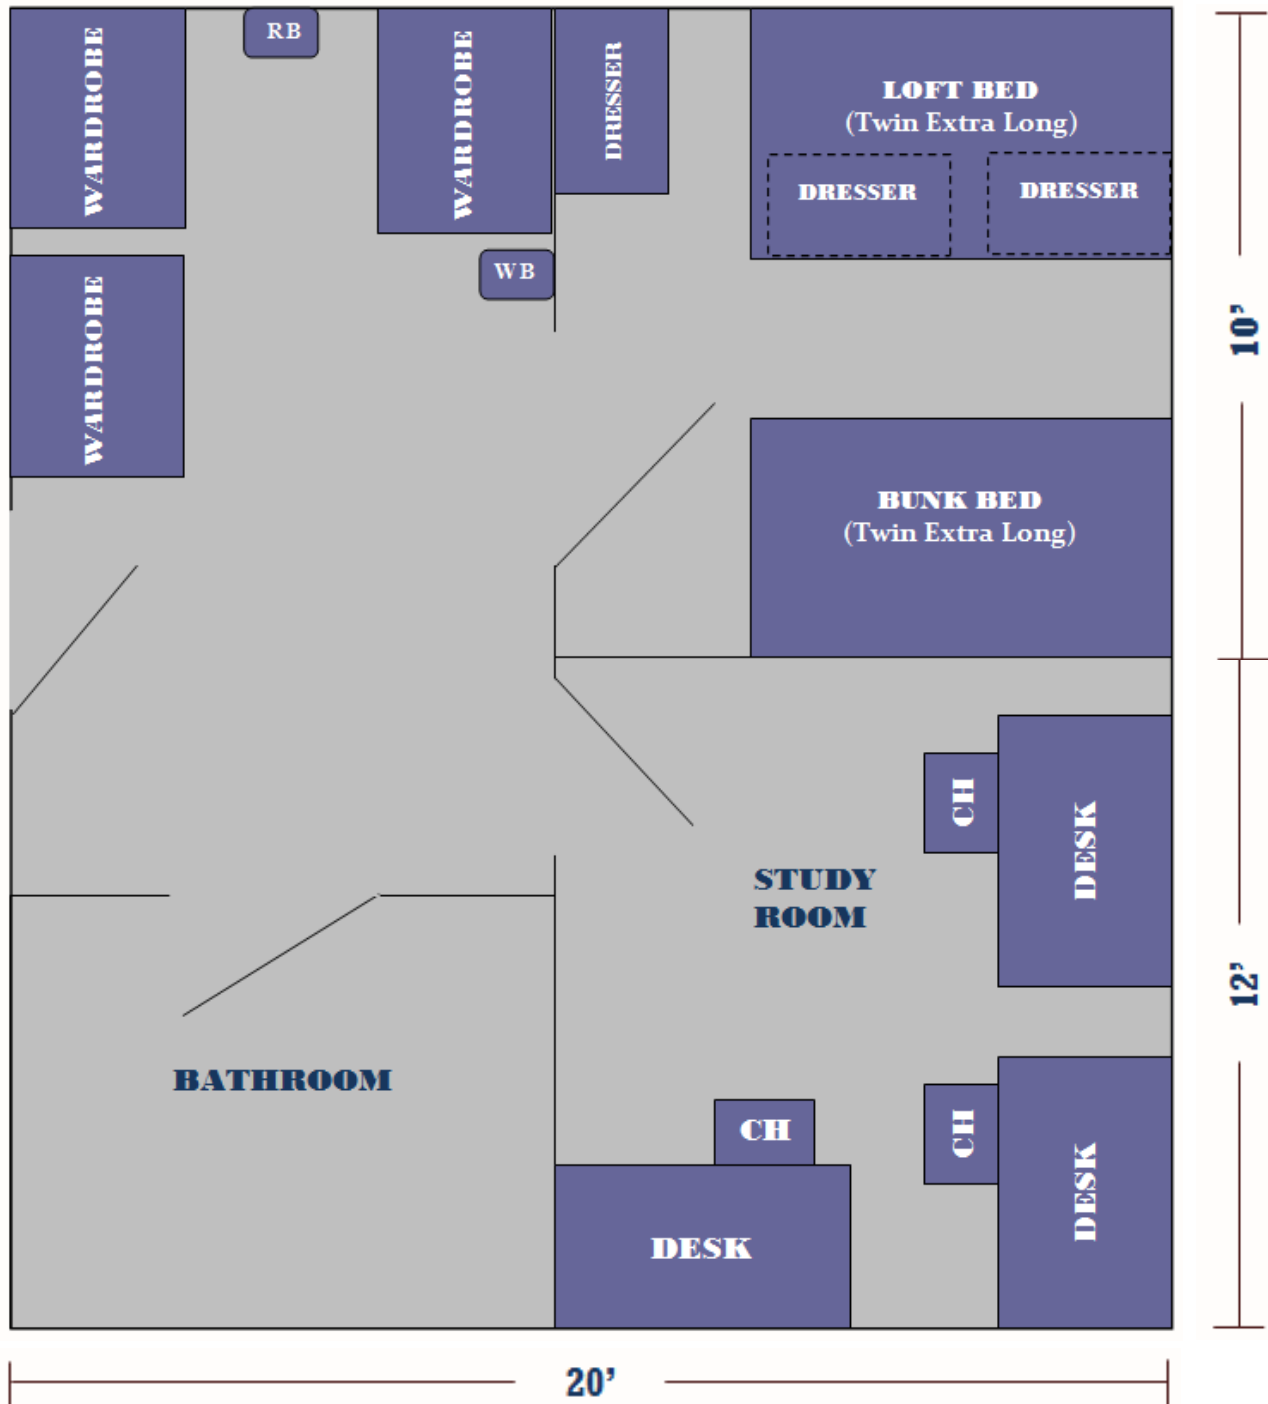

# LENAPE COMPLEX

## Suite Triple w/Bathroom

This room houses three people who share a common room and bathroom

CH = Chair  
WB = Waste Basket  
RB = Recycling Bin

Lenape is an air conditioned hall. It has a fully equipped exercise room and indoor bicycle storage