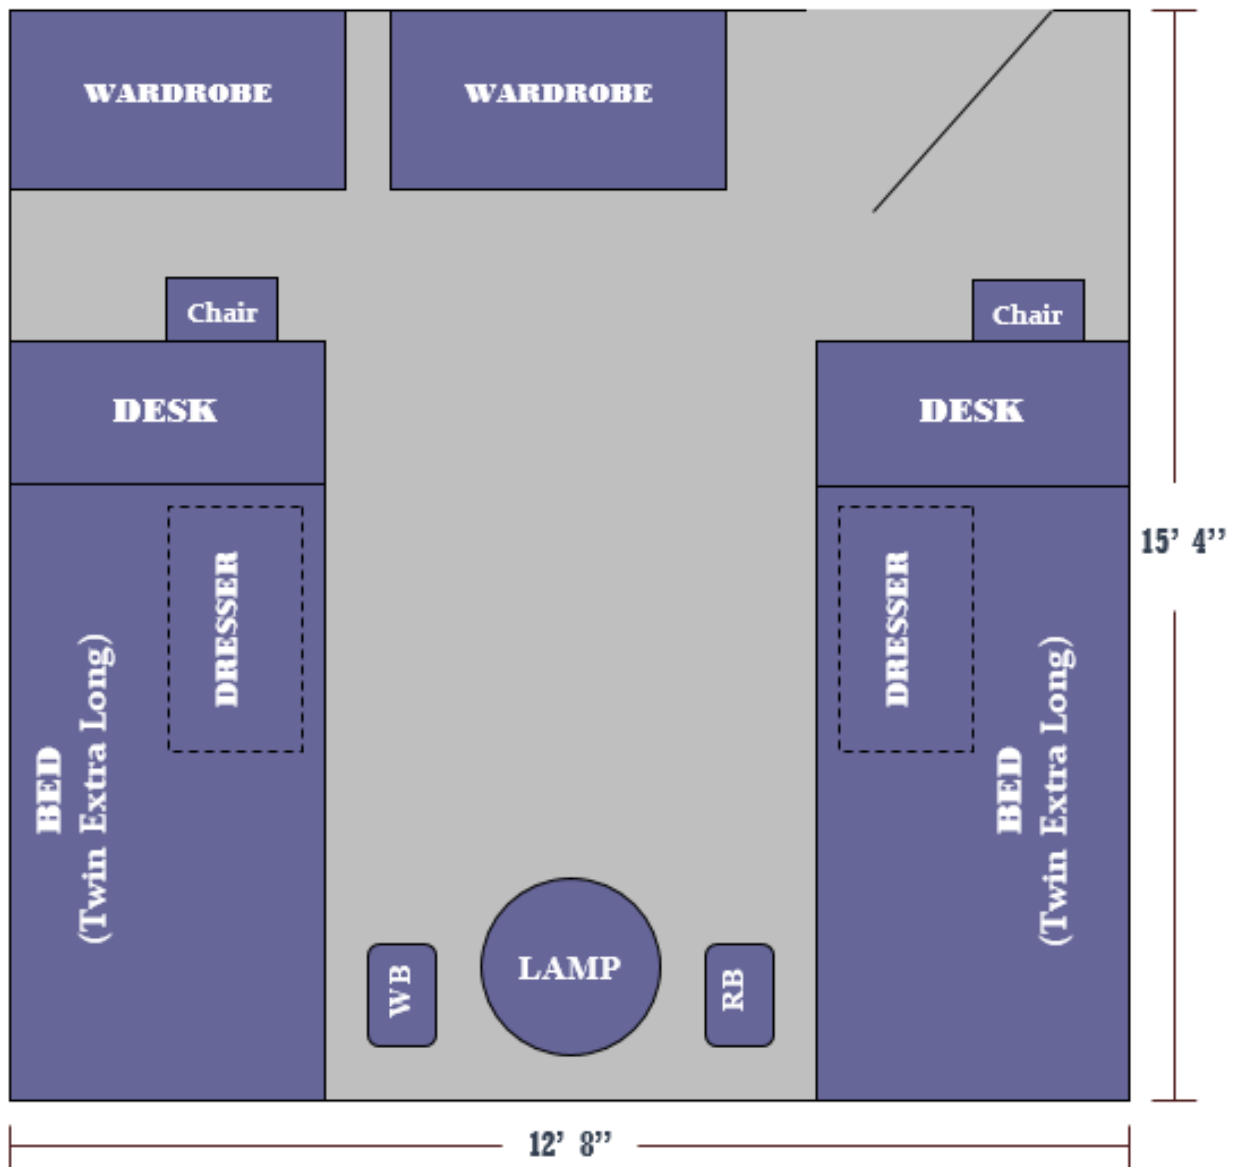

ESOPUS AND RIDGEVIEW CORRIDOR STYLE

Window Size: 96" (W) x 96" (L)

RB = Recycling Bin
WB = Waste Basket

Esopus and Ridgeview are air conditioned halls.

There are bedrooms in Esopus and Ridgeview that are designated triple occupancy rooms. Because the same rooms will be used as triples every year, all triple furniture shall remain in designated triple rooms even when there are less than 3 people living in those rooms.