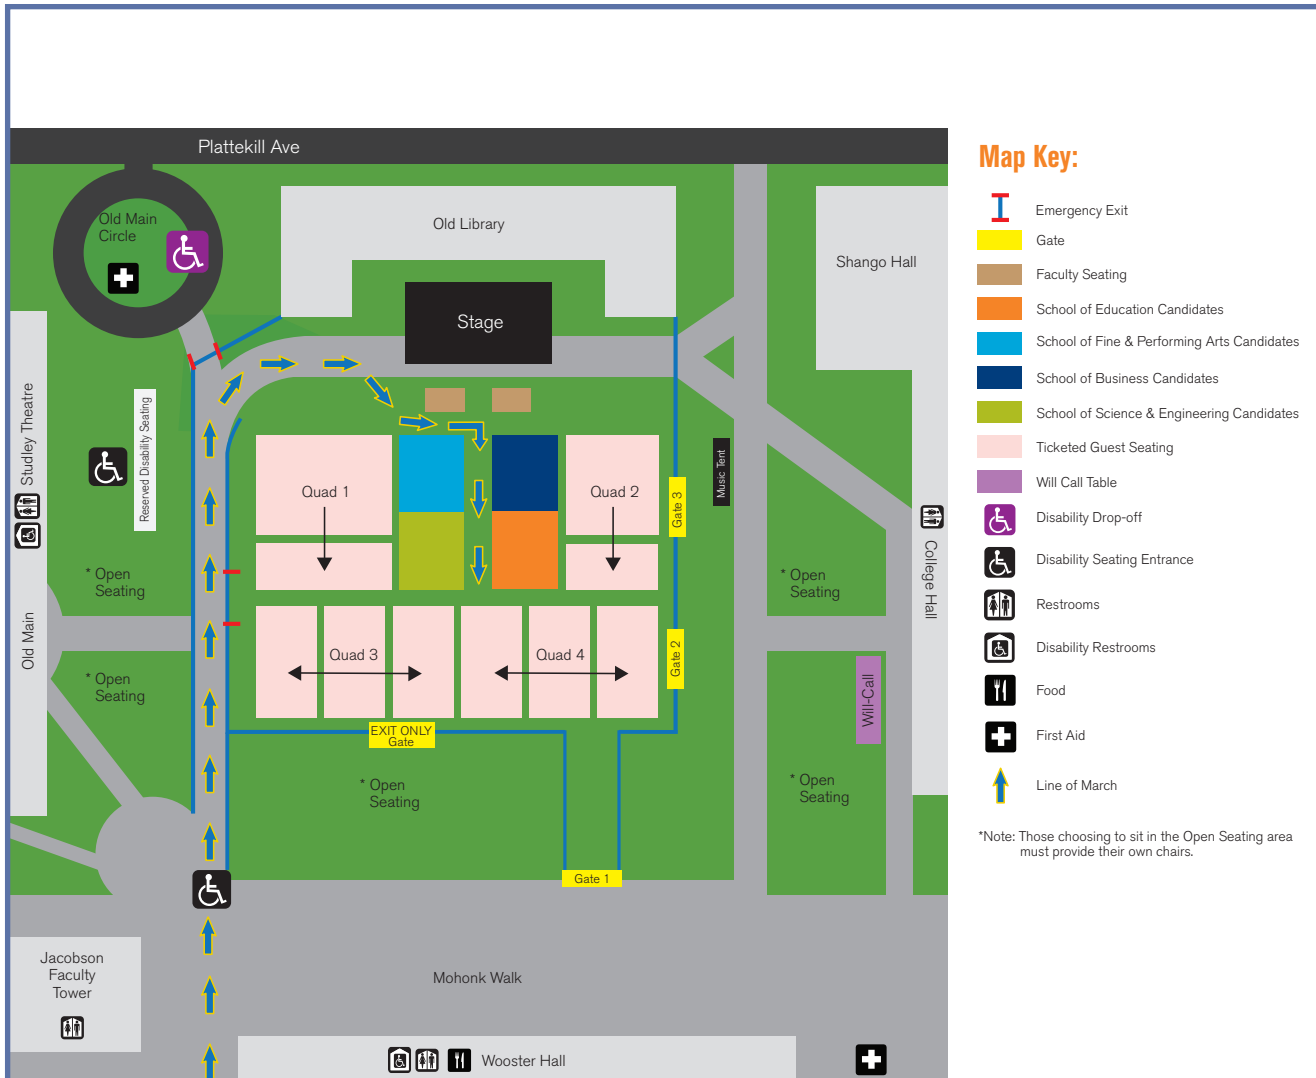

OLD MAIN QUAD PROCESSION & SEATING CHARTS

CANDIDATE LINE UP

Begins at 9 a.m. in the Athletic & Wellness Center Gym. Candidates must arrive no later than 9:30 a.m.

SCHOOL OF EDUCATION

SCHOOL OF FINE & PERFORMING ARTS

SCHOOL OF BUSINESS

SCHOOL OF SCIENCE & ENGINEERING

CEREMONY

Old Main Quad
10 a.m.–noon

GATES

All gates will close temporarily during the Star Spangled Banner.

NOTE FOR TICKETED GUESTS

If you exit the reserved seating area, a hand stamp will be required for re-entry to the reserved seating area. Bags will be rechecked at entrance gates 1, 2, and 3.