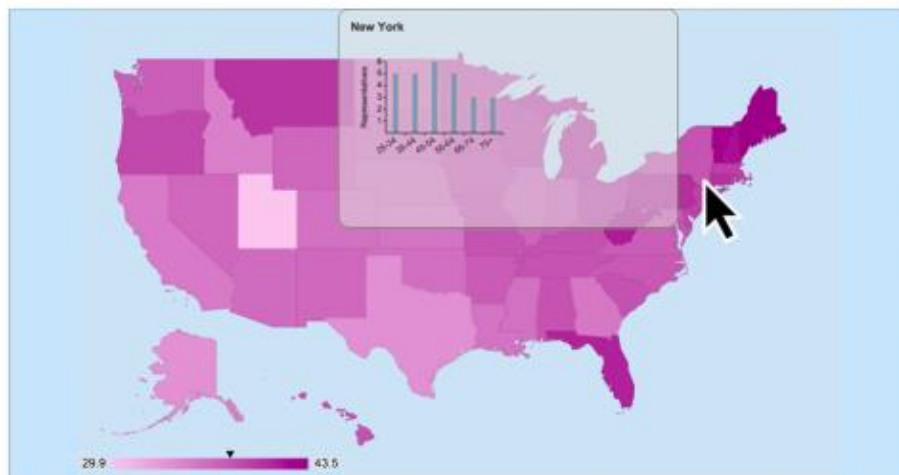

What if Congress was like us? These interactive maps may surprise you.

If Congress Was Like Us

51% of our Representatives in the House would be unmarried.

WWW.NEWPALTZ.EDU

[Learn More](#)

Like · Comment · Share · Hootlet · 👍 22 💬 2

SUNY New Paltz

Sponsored · 🌐

What if Congress was like us? These interactive maps may surprise you.

If Congress Was Like Us

There would be 89 Representatives in the House under the age of 35, and the median age of our Representatives would be 38... instead of 57.