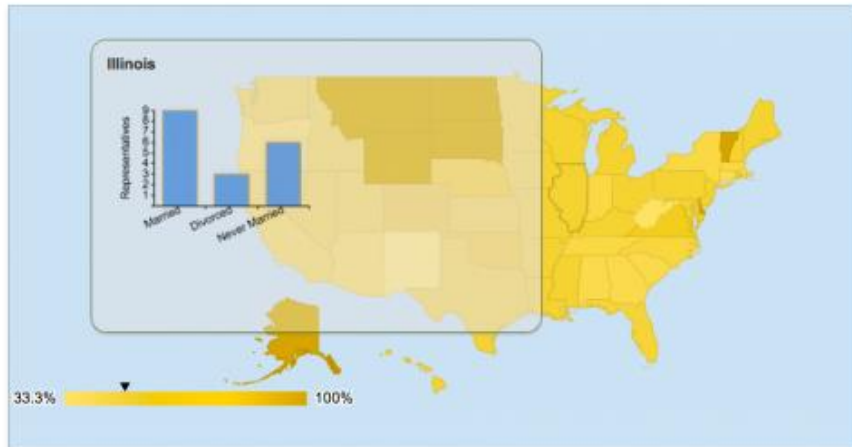

There would be twice as many Hispanic Representatives in the House, and 25% more Black Representatives.

WWW.NEWPALTZ.EDU [Learn More](#)

Like · Comment · Share · Hootlet · 👍 29

SUNY New Paltz

Sponsored · 🌐

What if Congress was like us? These interactive maps may surprise you.

If Congress Was Like Us

51% of our Representatives in the House would be unmarried.

WWW.NEWPALTZ.EDU

[Learn More](#)

Like · Comment · Share · Hootlet · 👍 22 💬 2

SUNY New Paltz

Sponsored · 🌐

What if Congress was like us? These interactive maps may surprise you.

If Congress Was Like Us

There would be 89 Representatives in the House under the age of 35, and the median age of our Representatives would be 38... instead of 57.