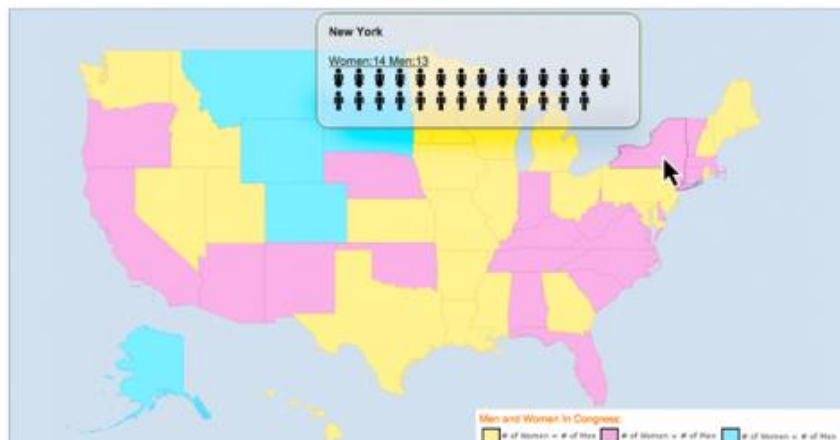

WWW.NEWPALTZ.EDU

[Learn More](#)

Like · Comment · Share · Hootlet · 👍 13 💬 4

SUNY New Paltz

Sponsored · 🌐

If Congress was like us, the median income, before being elected, would be \$53,000, and 31 Representatives would have made less than \$10,000 per year... for their entire household.

CRREO launches a series of interactive maps using census data:

<http://www.newpaltz.edu/crreo/congress/>

If Congress Was Like Us

NEWPALTZ.EDU

Like · Comment · Share · Hootlet · 👍 54 💬 4 📄 16

CRREO

Sponsored ·