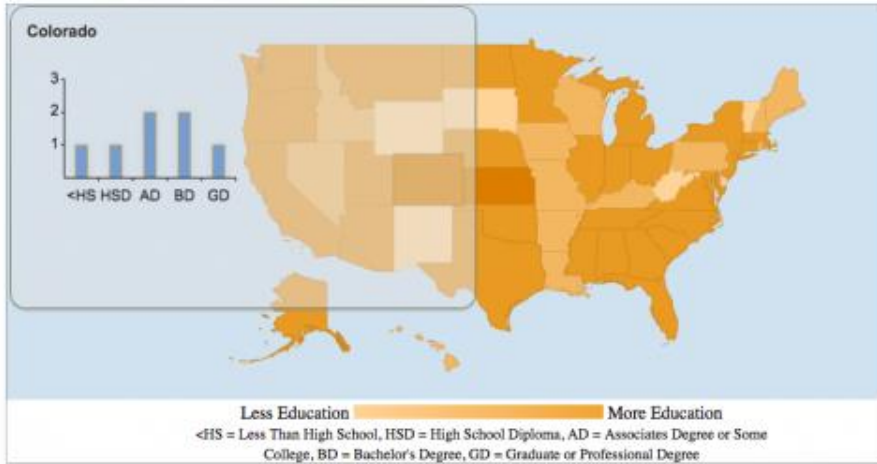

SUNY New Paltz

Sponsored · 🌐

What if Congress was like us? These interactive maps may surprise you.

If Congress Was Like Us

There would be 89 Representatives in the House under the age of 35, and the median age of our Representatives would be 38... instead of 57.

WWW.NEWPALTZ.EDU

[Learn More](#)

Like · Comment · Share · Hootlet · 👍 26 💬 1

SUNY New Paltz

Sponsored · 🌐

What if Congress was like us? These interactive maps may surprise you.

If Congress Was Like Us

60 of our Representatives would not have a High School Diploma.