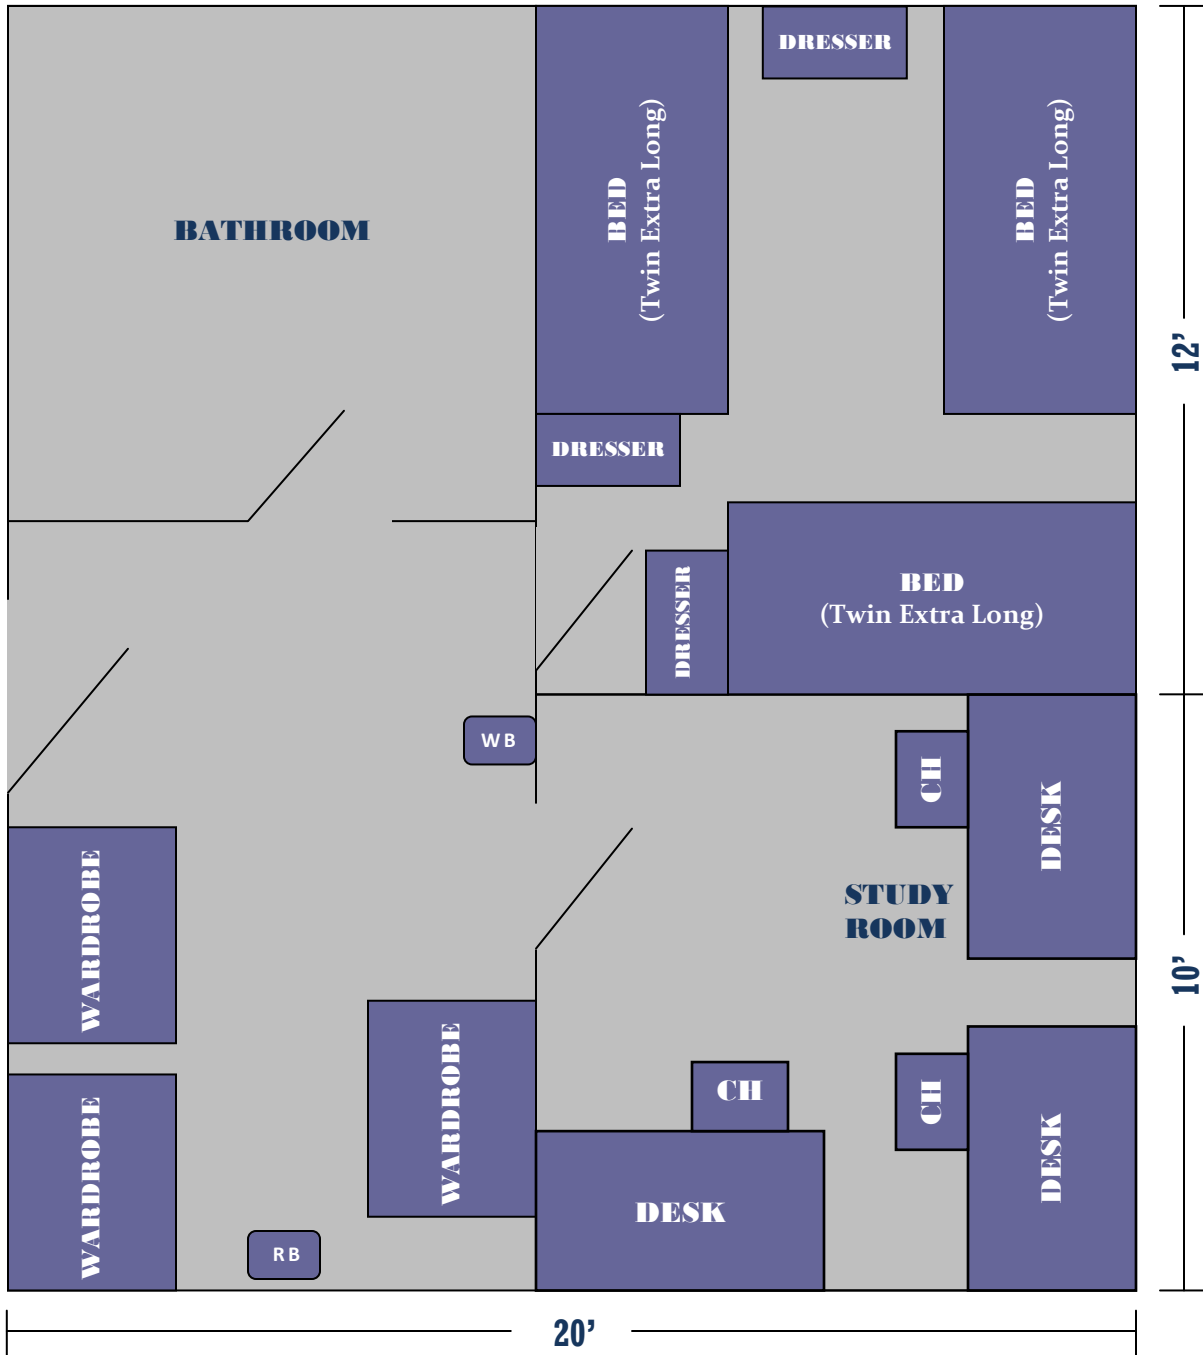

LENAPE COMPLEX

Suite w/Bathroom

CH = Chair
RB = Recycling Bin

WB = Waste Basket