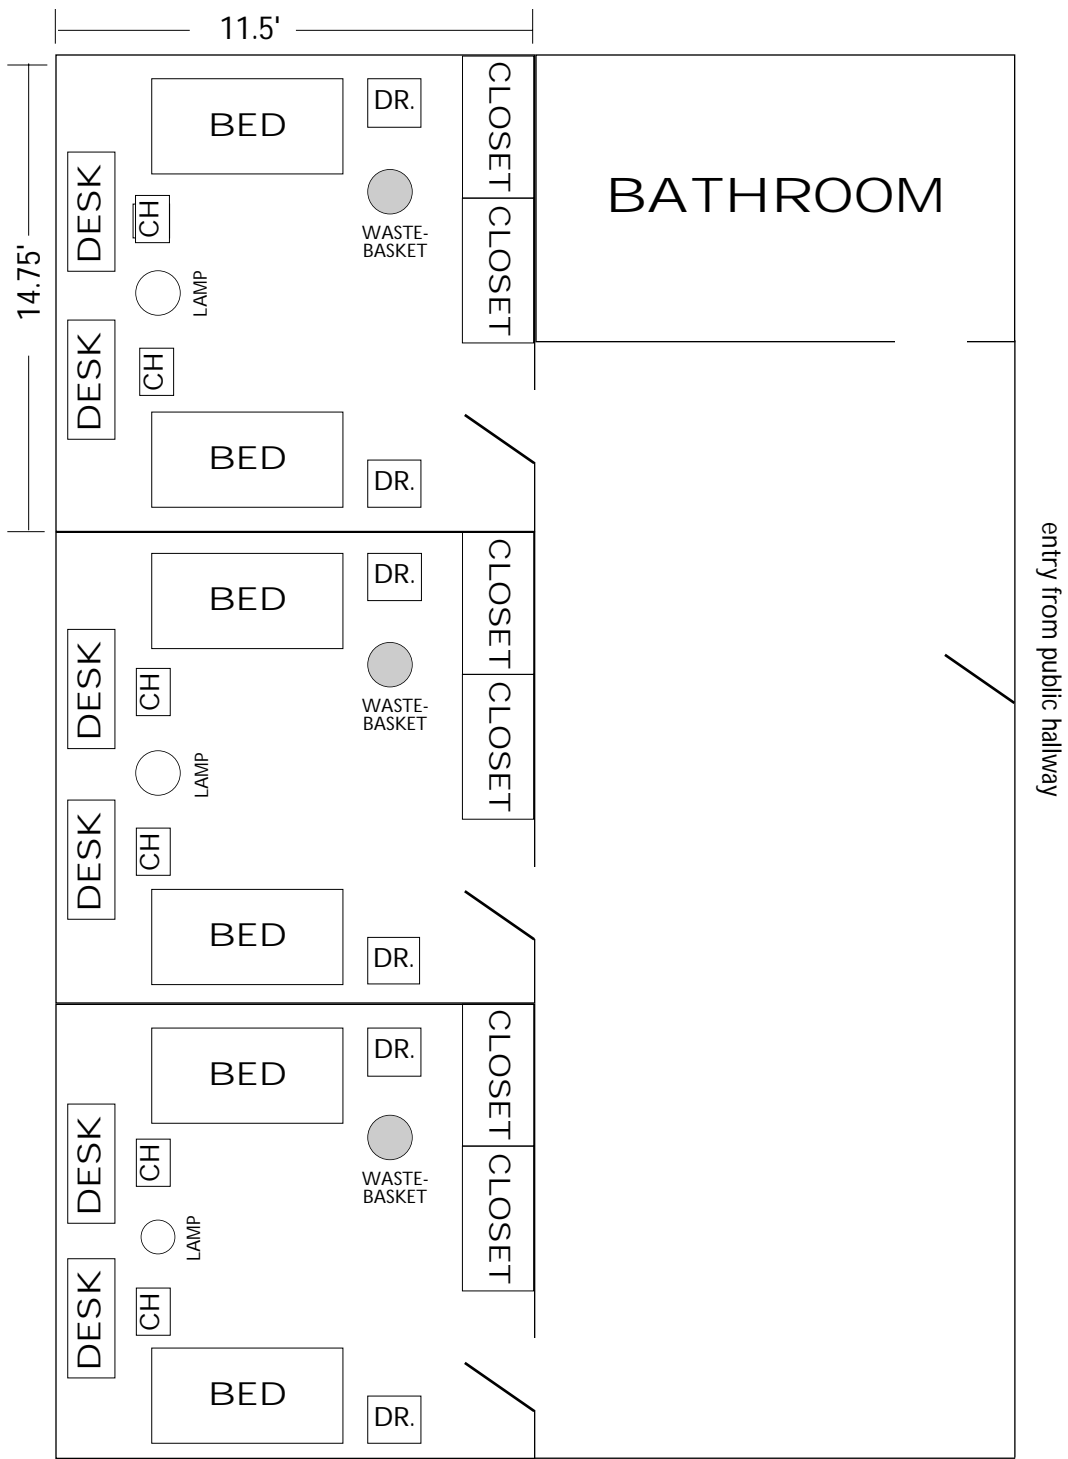

Hasbrouck Complex

(Suite Style)

Window Size: 85(W) x 58(L)

Closet Door Width: 49"W x 88"L

CH = Chair
DR = Dresser

Mattress - Twin Extra Long