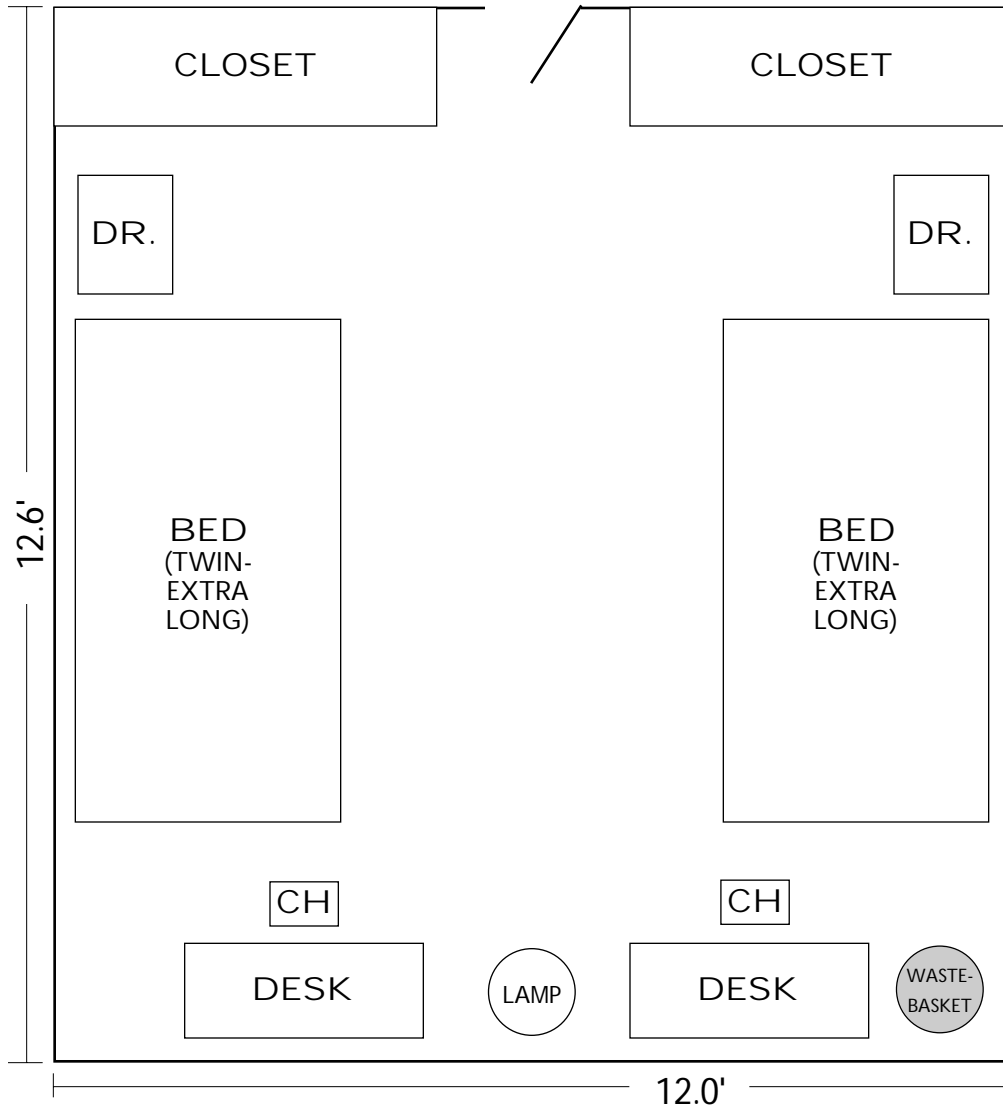

# Parker Complex

(Corridor Style)

entry from public hallway

Window Size: Bliss - 87(W) x 58(L)  
 Bouton - 92(W) x 56(L)  
 Capen - 87(W) x 58(L)  
 Gage - 87(W) x 58(L)  
 Shango - 44(W) x 47(L)  
 Scudder - 87(W) x 58(L)

Closet Door Width: 49"W x 88"L

CH = Chair  
 DR = Dresser