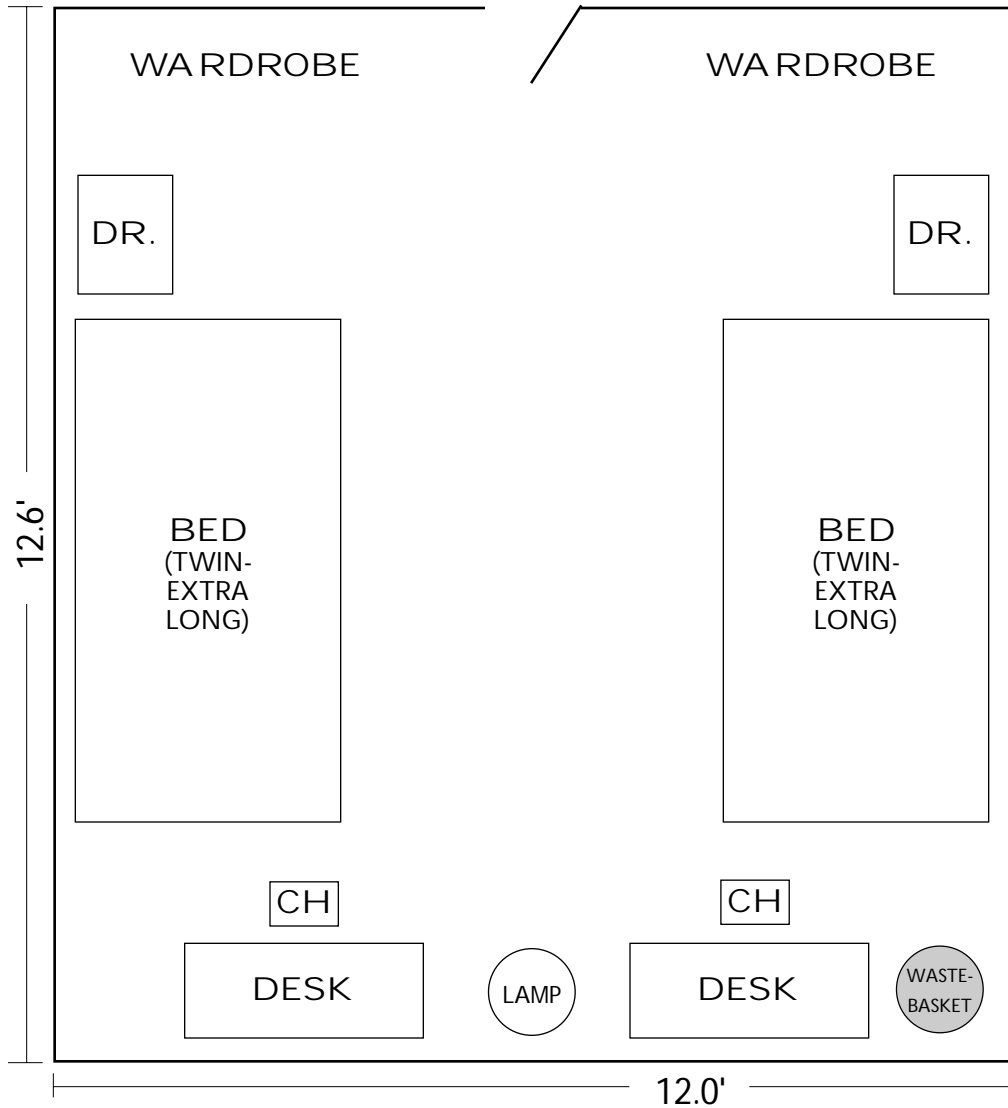

# Esopus Complex

(Corridor Style)

entry from public hallway

Window Size: Esopus - 96(W) x 96(L)

Closet Door Width: 49"W x 88"L

CH = Chair  
DR = Dresser