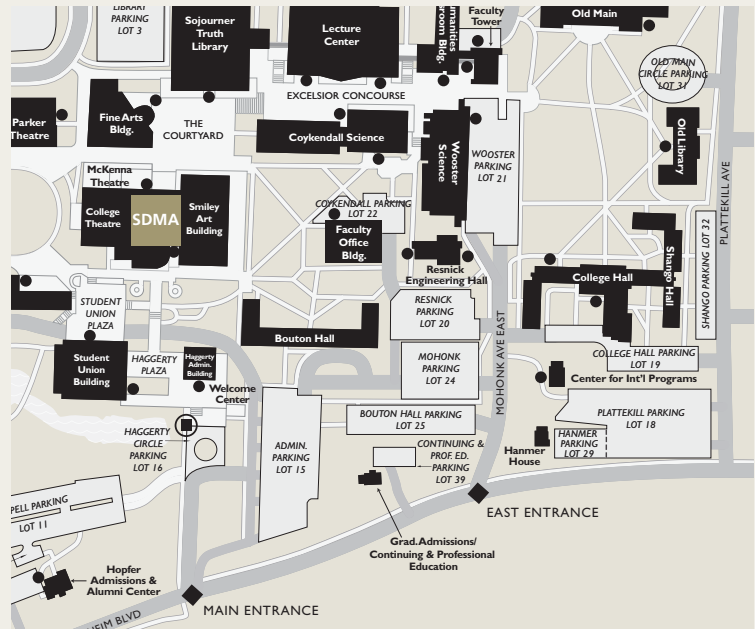

Admission to the museum is always free of charge.

Due to mandated work on a fire-suppression system, the SDMA will be closed September 10 through 24.

FALL HOURS

Tuesday–Friday 11 a.m.–5 p.m.

Saturday and Sunday 1–5 p.m.

Directions

From I-87 Exit 18, turn left at the traffic light onto Rte. 299. Turn left at the third traffic light onto S. Manheim Boulevard. Take the fifth right-hand turn into the main entrance. The SUNY New Paltz Welcome Center is located in the lobby of the Haggerty Administration Building (HAB). The center can provide visitor parking permits and instructions on where to park for SDMA events.