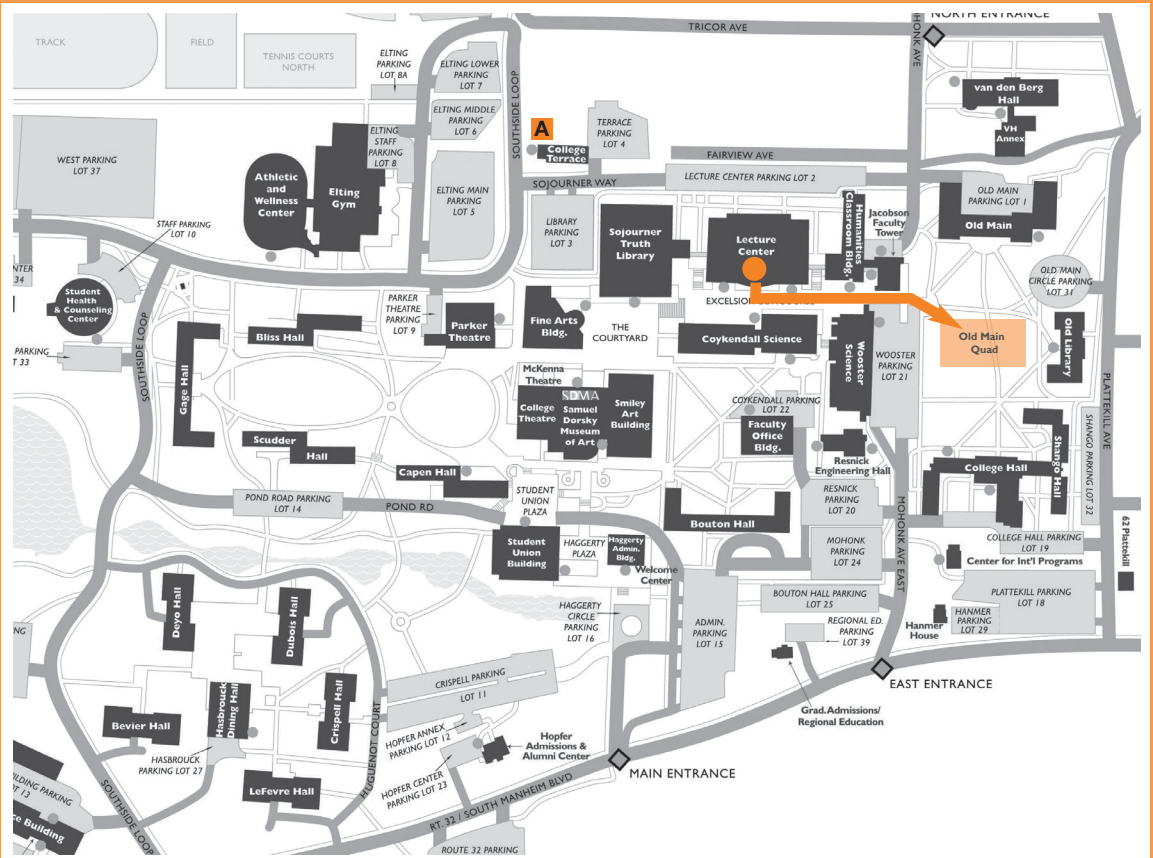

GRADUATE MAY COMMENCEMENT

Map Key:

- Entrance / Gate
- Faculty Seating
- School of Education Candidates
- School of Fine and Performing Arts Candidates
- School of Business Candidates
- School of Science and Engineering Candidates
- College of Liberal Arts and Sciences Candidates
- Ticketed Guest Seating
- Will Call Table
- ♿ Disability Drop-off
- ♿ Disability Seating Entrance
- ♿ Restrooms
- Line of March

Line Up Location

begins at 5:00 p.m.

Lecture Center 100-104 and Lobby

Receptions

A The CollegeTerrace