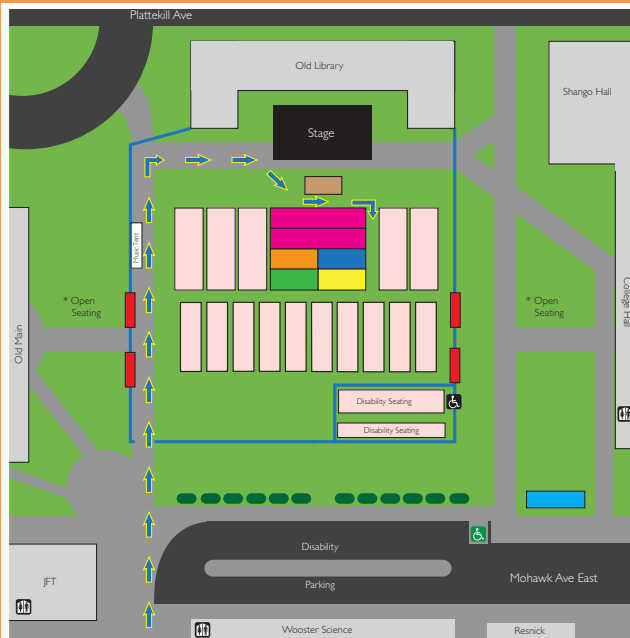

GRADUATE MAY COMMENCEMENT

Map Key:

- Entrance / Gate
- Faculty Seating
- School of Education Candidates
- School of Fine and Performing Arts Candidates
- School of Business Candidates
- School of Science and Engineering Candidates
- College of Liberal Arts and Sciences Candidates
- Ticketed Guest Seating
- Will Call Table
- ♿ Disability Drop-off
- ♿ Disability Seating Entrance
- ♿ Restrooms
- Line of March

Line Up Location

begins at 5:00 p.m.

Lecture Center 100-104 and Lobby

Receptions

A The CollegeTerrace